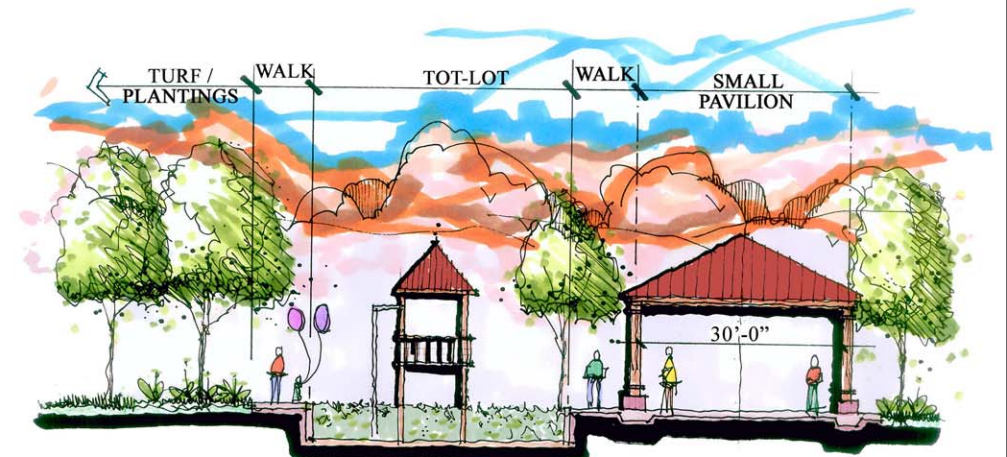

Section View at Playground

Not to Scale

Playground

Arbor Structure

Restroom

Pavilion

Concept Images:

Almond Heights Park - Plan View

Scale: 1"=20'-0"