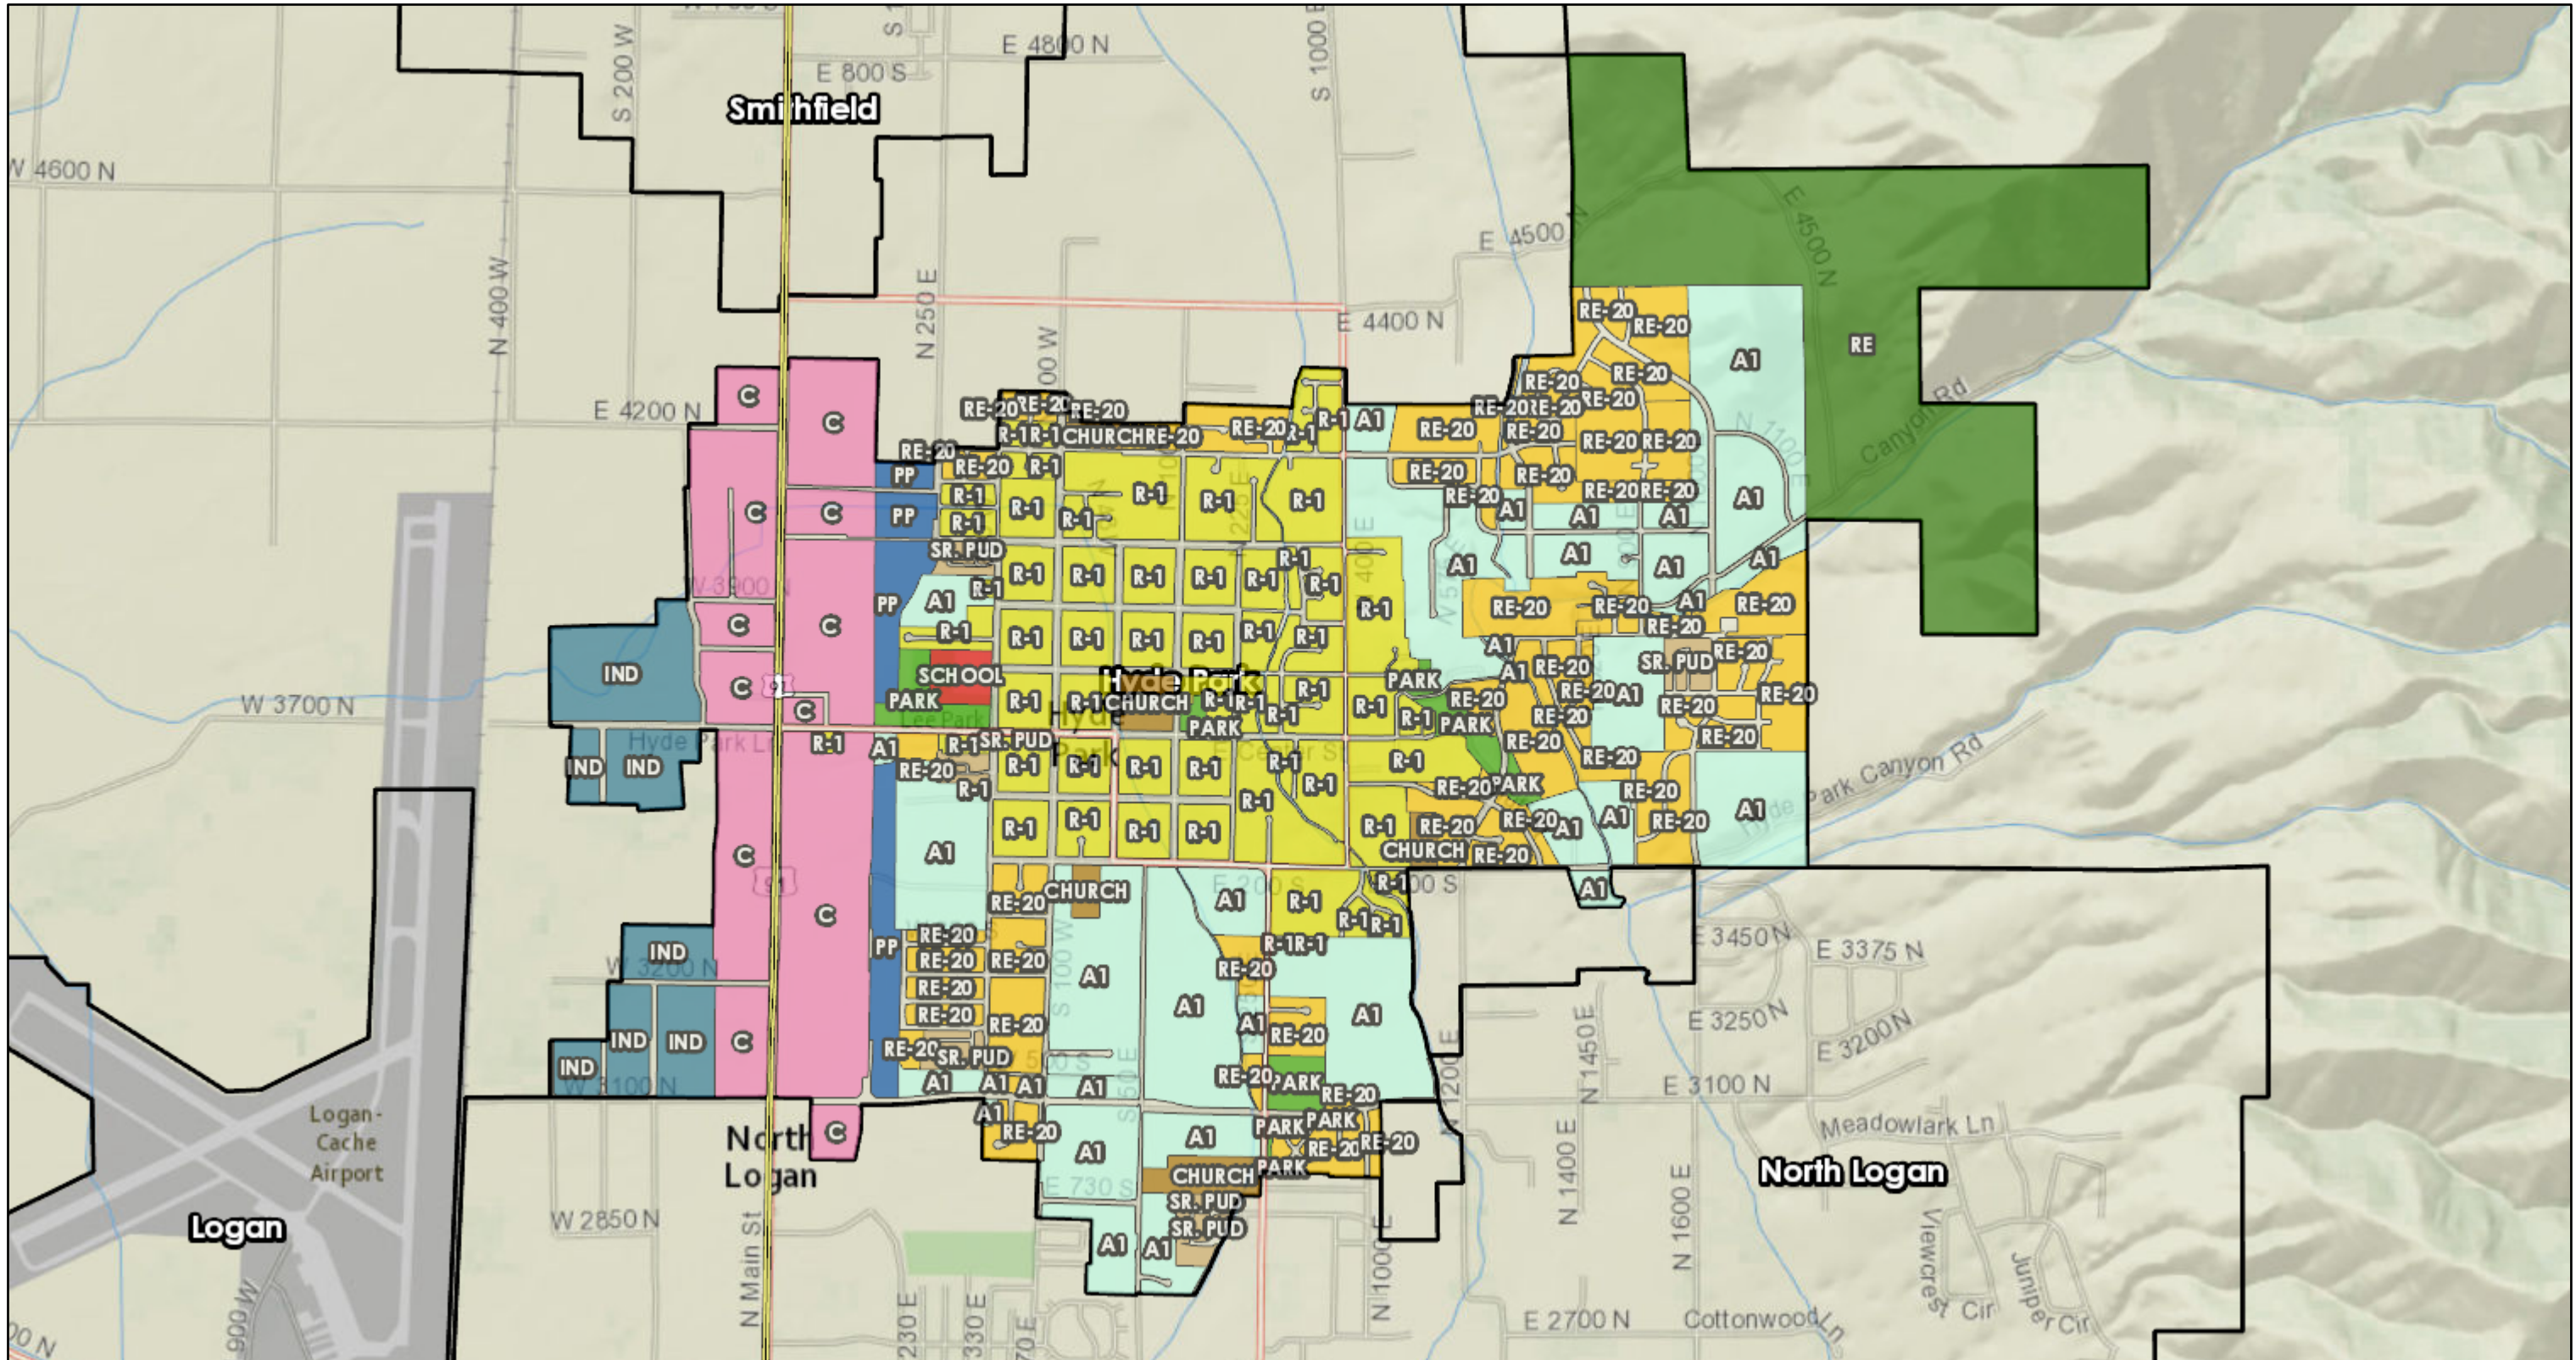

HP Zoning

7/1/2021, 1:06:27 PM

Hyde Park Zoning

- | | | |
|---|--|--|
|  RESIDENTIAL RE-20 |  COMMERCIAL |  SCHOOL |
|  AGRICULTURAL |  SR. PUD |  Municipal Boundaries |
|  RESIDENTIAL R-1 |  PUD |  PARK |
|  RESIDENTIAL RE |  CHURCH |  PLANNED PROFESSIONAL |

1:30,000

National Geographic, Esri, Garmin, HERE, UNEP-WCMC, USGS, NASA, ESA, METI, NRCAN, GEBCO, NOAA, increment P Corp., Maxar