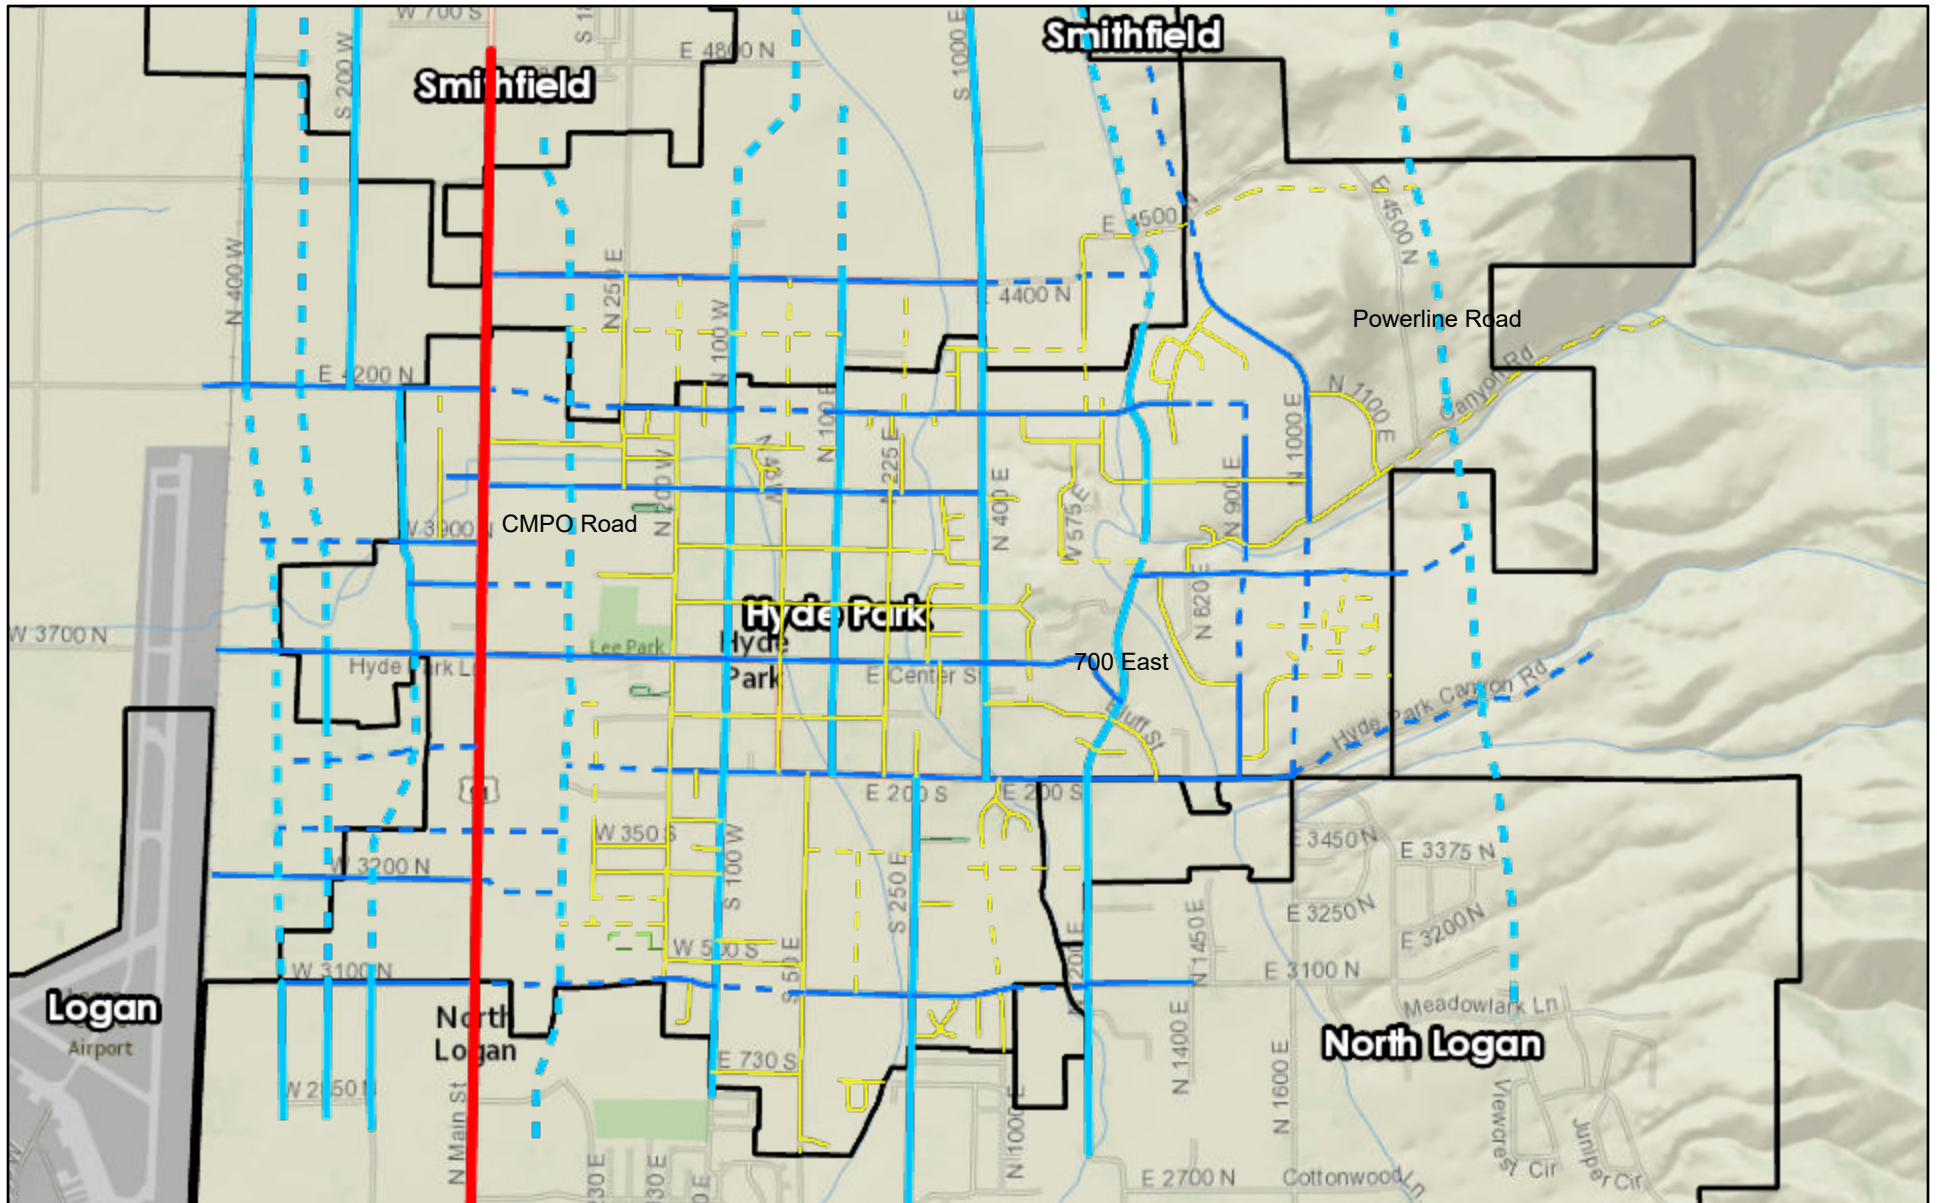

ArcGIS Web Map

2/25/2021, 10:31:23 AM

Road Master Plan

Highway, Existing

Arterial, Existing

Arterial, Future

Collector, Existing

Collector, Future

Local, Existing

Local, Future

Private, Existing

1:40,000

National Geographic, Esri, Garmin, HERE, UNEP-WCMC, USGS, NASA, ESA, METI, NRCAN, GEBCO, NOAA, increment P Corp.

Web AppBuilder for ArcGIS

National Geographic, Esri, Garmin, HERE, UNEP-WCMC, USGS, NASA, ESA, METI, NRCAN, GEBCO, NOAA, increment P Corp. |